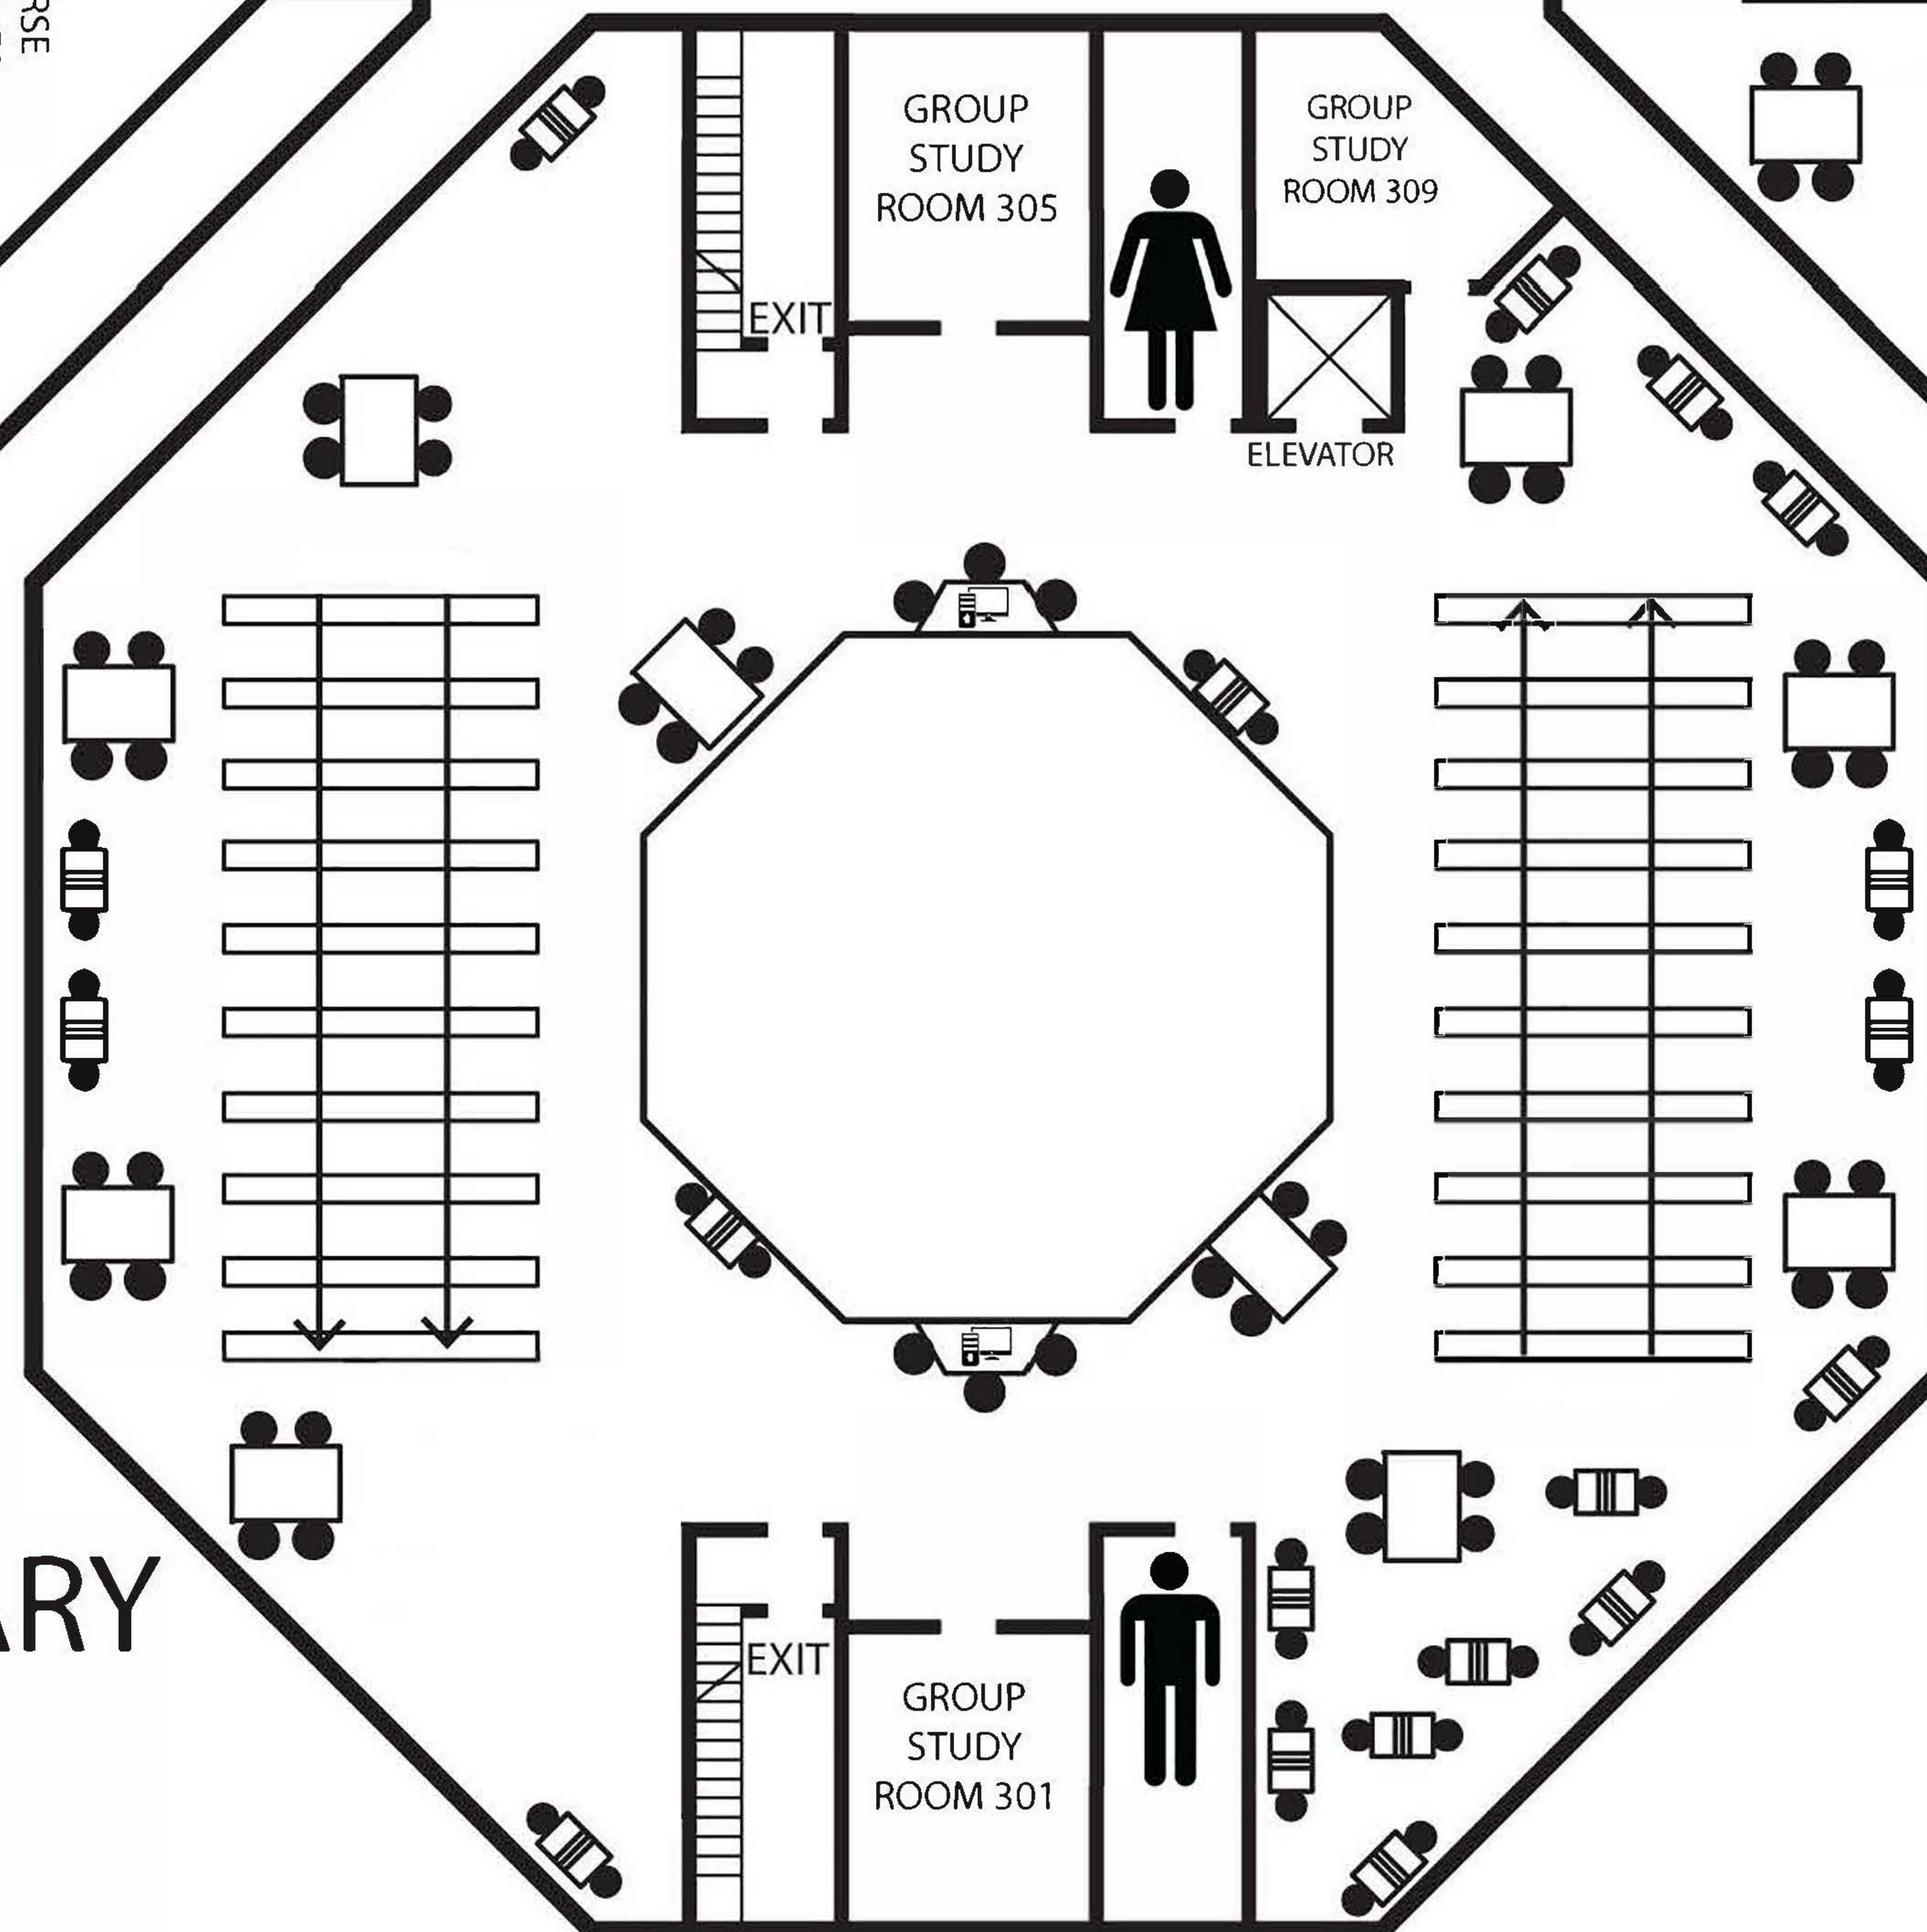

2ND FLOOR
 LC = A-Z
 Dewey = 000-333.918

3RD FLOOR
 Dewey = 333.918-631.405

4TH FLOOR
 Dewey = 631.405-999

5TH FLOOR
 509- LIBRARY INSTRUCTIONAL LAB
 510- AGRICULTURAL COMMUNICATIONS
 AND DOCUMENTATION CENTER

MAP OF THE FUNK LIBRARY