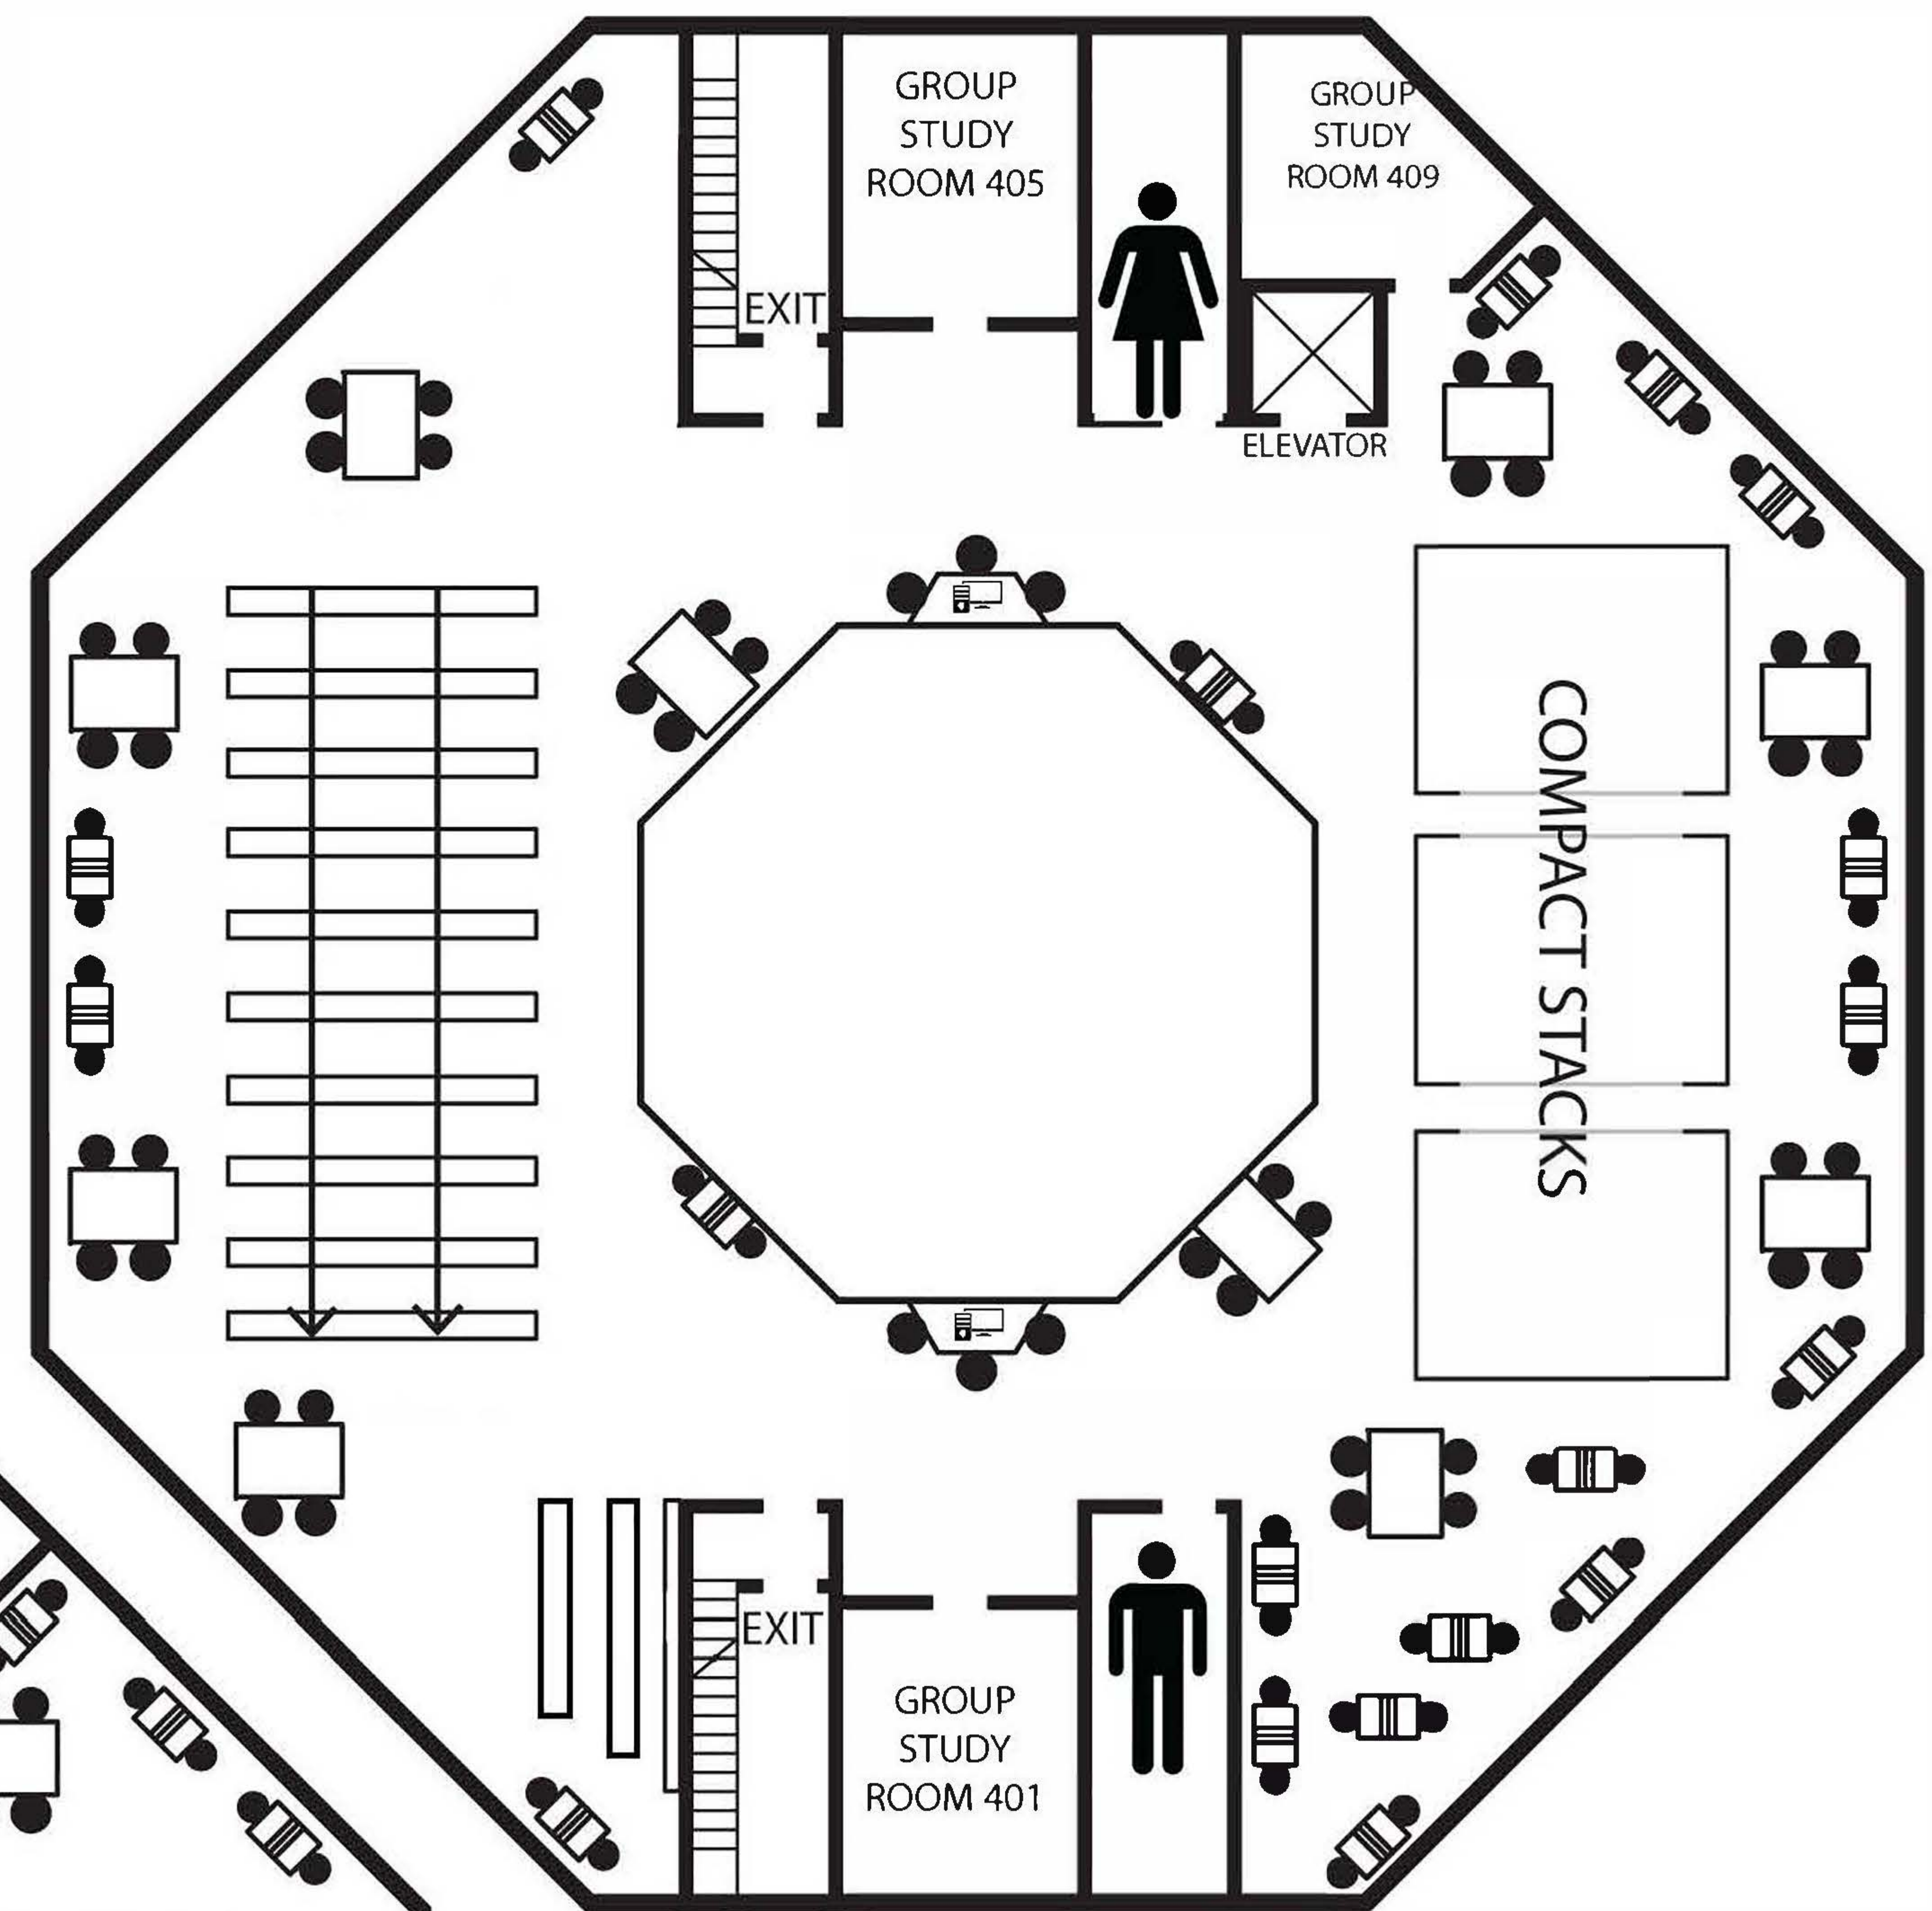

2ND FLOOR
 LC = A-Z
 Dewey = 000-333.918

3RD FLOOR
 Dewey = 333.918-631.405

4TH FLOOR
 Dewey = 631.405-999

5TH FLOOR
 509- LIBRARY INSTRUCTIONAL LAB
 510- AGRICULTURAL COMMUNICATIONS
 AND DOCUMENTATION CENTER

MAP OF THE FUNK LIBRARY